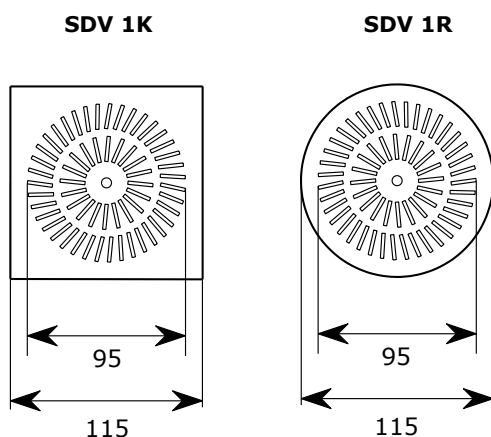

DESCRIPTION:

The SDV step swirl diffuser can be used for the ventilation of cinemas, big halls, concert halls, etc. It can be mounted on the floor or onto walls of stair area.

CONSTRUCTION: diffuser with slots arranged in square or circle

DIMENZIJE / DIMENSIONS:

1. difuzor / diffuser
2. vgradni obroč / mounting ring
3. vijak / screw

NAČIN NAROČANJA / HOW TO ORDER:

SDV 1R	115	RAL 9010
		barva / colour standard RAL 9010
		dimenzija / dimension standard 115
		poljubno / optional
		tip difuzorja / diffuser type