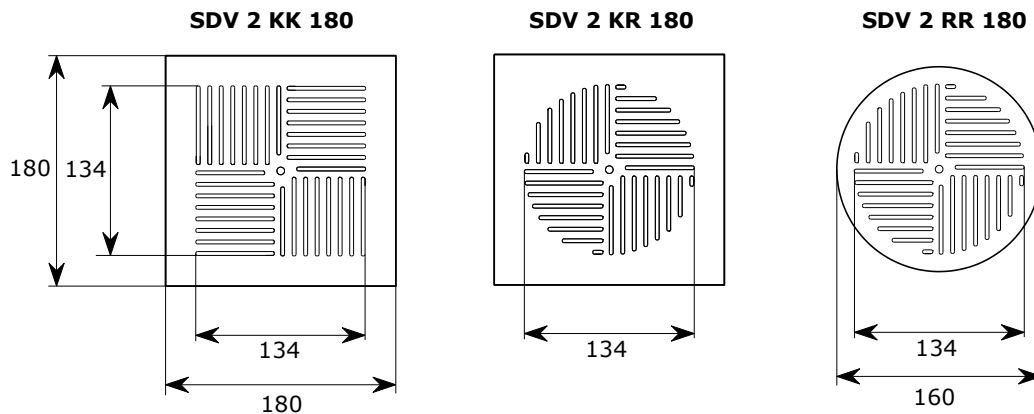

DESCRIPTION:

The SDV step swirl diffuser can be used for the ventilation of cinemas, big halls, concert halls, etc. It can be mounted on the floor or onto walls of stair area.

CONSTRUCTION: diffuser with slots arranged in square or circle

DIMENZIJE / DIMENSIONS:

1. difuzor / diffuser
2. vgradni obroč / mounting ring
3. vijak / screw

NAČIN NAROČANJA / HOW TO ORDER:

SDV 2 RR	180	RAL 9010
		barva / colour standard RAL 9010
		dimenzija / dimension standard 180
		poljubno / optional
tip difuzorja / diffuser type		