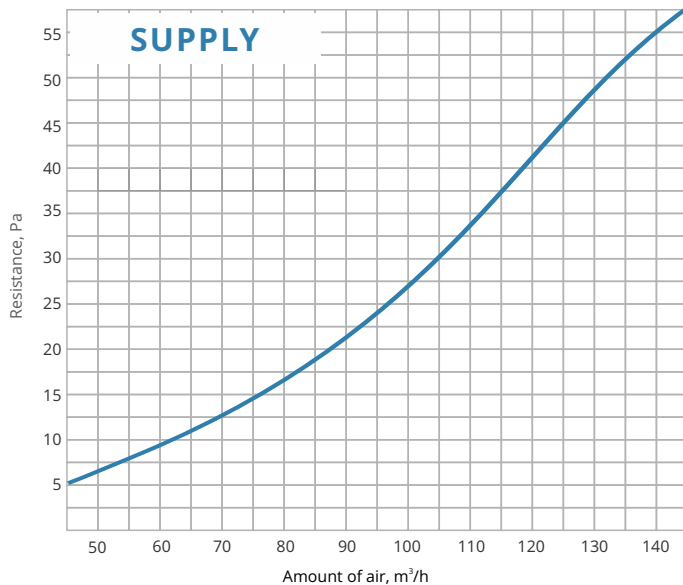

Installation
Video instructions:
 YouTube

SQUARE 100/125

SQUARE-SLOT

100/125 mm
DIAMETER OF COUPLING SLEEVE

2.40 kg
WEIGHT WITHOUT PACKAGING (NET)

Airborne noise and resistance, 1 m.

Square-slot frameless diffuser Square is ideal for a variety of room sizes. Can be used for both air supply and air extraction. It is possible to use several units in one room. Can be manufactured with a 100 mm connection pipe.

SENSIBLE AIRFLOW

Airflow perceptible with the Square diffuser at a height of 2.70 m

Air velocity at distance from diffuser