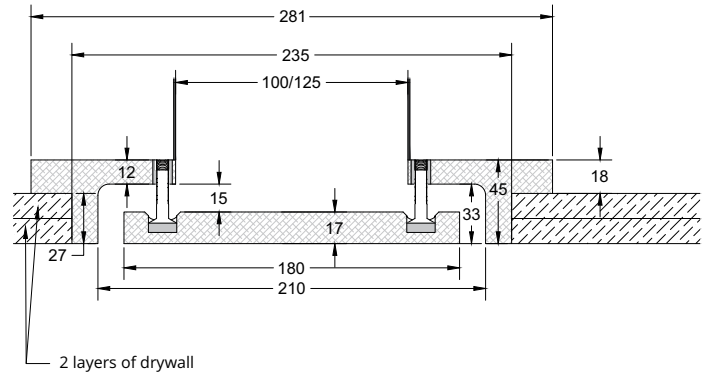

Installation
Video instructions:
 YouTube

SQUARE 100/125

SQUARE-SLOT

100/125 mm
DIAMETER OF COUPLING SLEEVE

2.40 kg
WEIGHT WITHOUT PACKAGING (NET)

Airborne noise and resistance, 1 m.

Square-slot frameless diffuser Square is ideal for a variety of room sizes. Can be used for both air supply and air extraction. It is possible to use several units in one room. Can be manufactured with a 100 mm connection pipe.

SENSIBLE AIRFLOW

Airflow perceptible with the Square diffuser at a height of 2.70 m

Air velocity at distance from diffuser