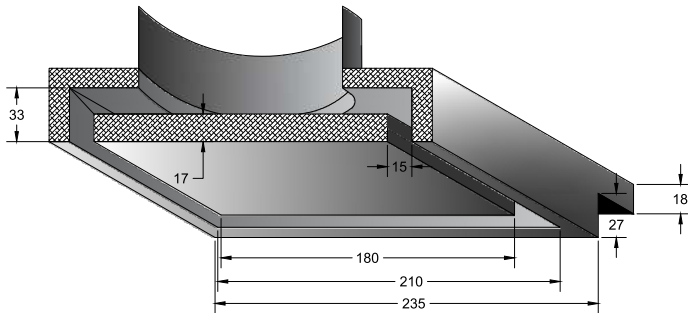

AirIDEA

powietrze nigdy nie było tak eleganckie

SQUARE

The square-slot diffuser SQUARE is adaptable to a variety of room sizes. SQUARE diffusers perfectly emphasize the minimalist interior of straight lines and right angles. Can be used for both air supply and air extraction. It is possible to use several units in one room. Various connection sleeves are available. The cap is attached with magnets.

Installation
Video instructions:
 YouTube

SQUARE 100/125

SQUARE-SLOT

100/125 mm
DIAMETER OF COUPLING SLEEVE

2.40 kg
WEIGHT WITHOUT PACKAGING (NET)

Airborne noise and resistance, 1 m.

Square-slot frameless diffuser Square is ideal for a variety of room sizes. Can be used for both air supply and air extraction. It is possible to use several units in one room. Can be manufactured with a 100 mm connection pipe.

SENSIBLE AIRFLOW

Airflow perceptible with the Square diffuser at a height of 2.70 m

Air velocity at distance from diffuser