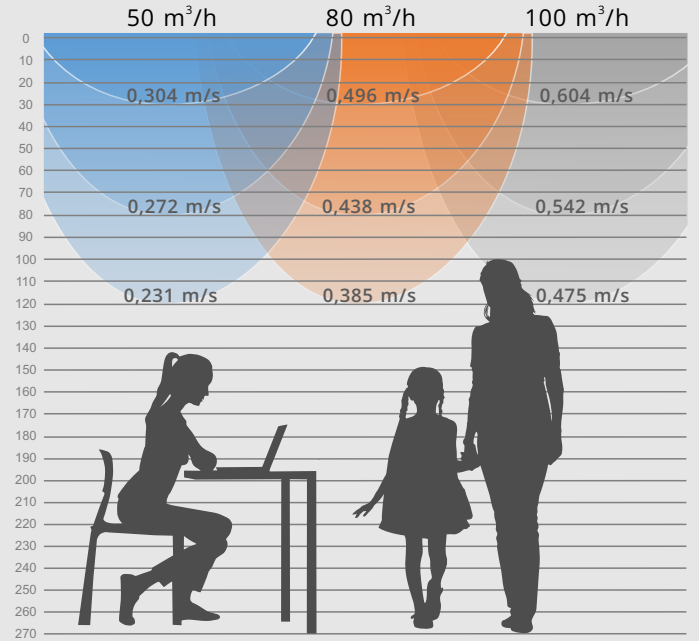

AirIDEA

powietrze nigdy nie było tak eleganckie

SQUARE

The square-slot diffuser SQUARE is adaptable to a variety of room sizes. SQUARE diffusers perfectly emphasize the minimalist interior of straight lines and right angles. Can be used for both air supply and air extraction. It is possible to use several units in one room. Various connection sleeves are available. The cap is attached with magnets.

Installation
Video instructions:
 YouTube

SQUARE 100/125

SQUARE-SLOT

100/125 mm
DIAMETER OF COUPLING SLEEVE

2.40 kg
WEIGHT WITHOUT PACKAGING (NET)

Airborne noise and resistance, 1 m.

Square-slot frameless diffuser Square is ideal for a variety of room sizes. Can be used for both air supply and air extraction. It is possible to use several units in one room. Can be manufactured with a 100 mm connection pipe.

SENSIBLE AIRFLOW

Airflow perceptible with the Square diffuser at a height of 2.70 m

Air velocity at distance from diffuser