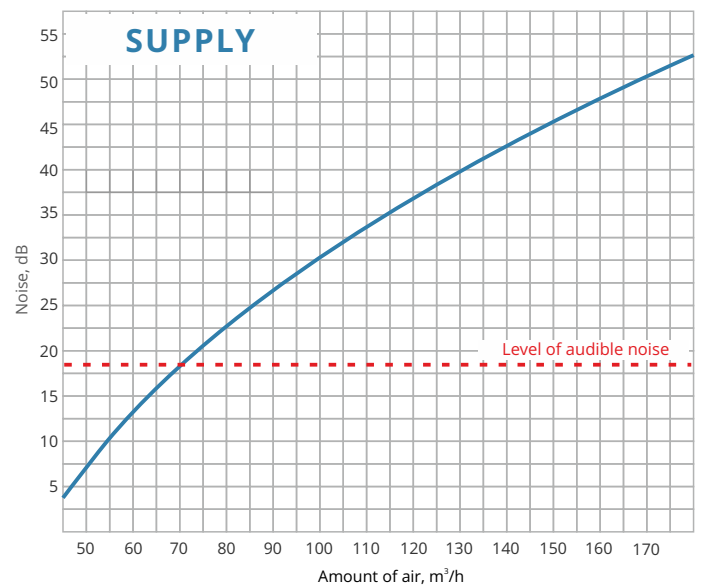

Installation
Video instructions:
 YouTube

SQUARE 100/125

SQUARE-SLOT

100/125 mm
DIAMETER OF COUPLING SLEEVE

2.40 kg
WEIGHT WITHOUT PACKAGING (NET)

Airborne noise and resistance, 1 m.

Square-slot frameless diffuser Square is ideal for a variety of room sizes. Can be used for both air supply and air extraction. It is possible to use several units in one room. Can be manufactured with a 100 mm connection pipe.

SENSIBLE AIRFLOW

Airflow perceptible with the Square diffuser at a height of 2.70 m

Air velocity at distance from diffuser